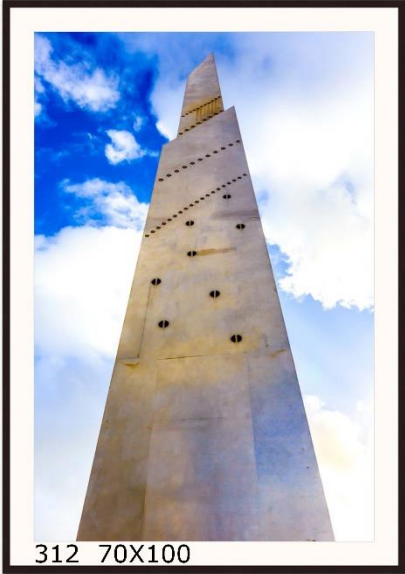

4R

312 70X100

UK